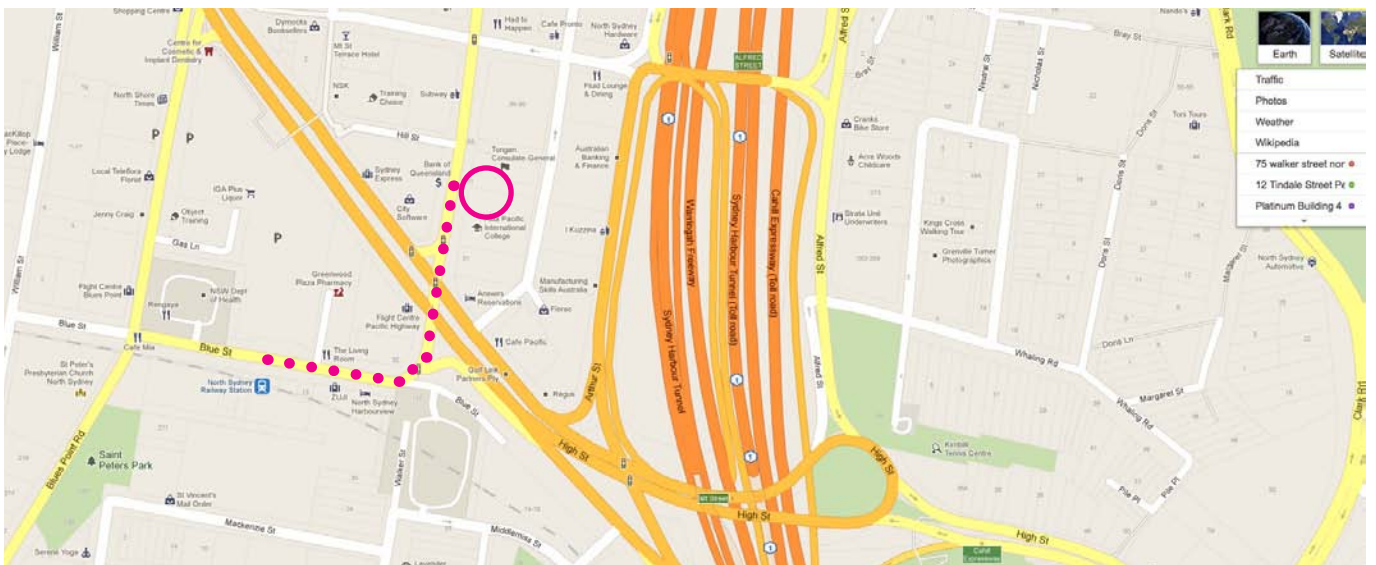

NORTH SYDNEY MAP

1. FROM NORTH SYDNEY TRAIN STATION

Take Blue Street exit. Turn right out of the station and walk towards Pacific Hwy. Cross Pacific Hwy at the lights into Walker Street. KPNS is located next door to St George bank.

2. METERED STREET PARKING

Available in Walker Street and surrounding area. There are strict time limits and many Loading Zones during the day, so please pay careful attention to the signs.

3. PAID PARKING

Wilson Parking is available at 99 Walker Street. Entry is via Little Walker Street. (follow instructions below).

4. ACCESSING KELLY+PARTNERS NORTH SYDNEY CAR PARK

Note: Booking must be made through reception

Enter via Little Walker Street after taking a quick left immediately after the corner of Walker Street / Pacific Highway traffic lights.

Driving from Sydney Harbour Bridge:

- Turn left into Arthur Street from Warringah Freeway
- Then right into Arthur Street
- Left into Mount Street
- Left onto Walker Street
- Left at traffic lights at the end of Walker Street
- Then quick left into Little Walker Street
- On arrival at the gate phone 9923 0800 and someone will open it for you.