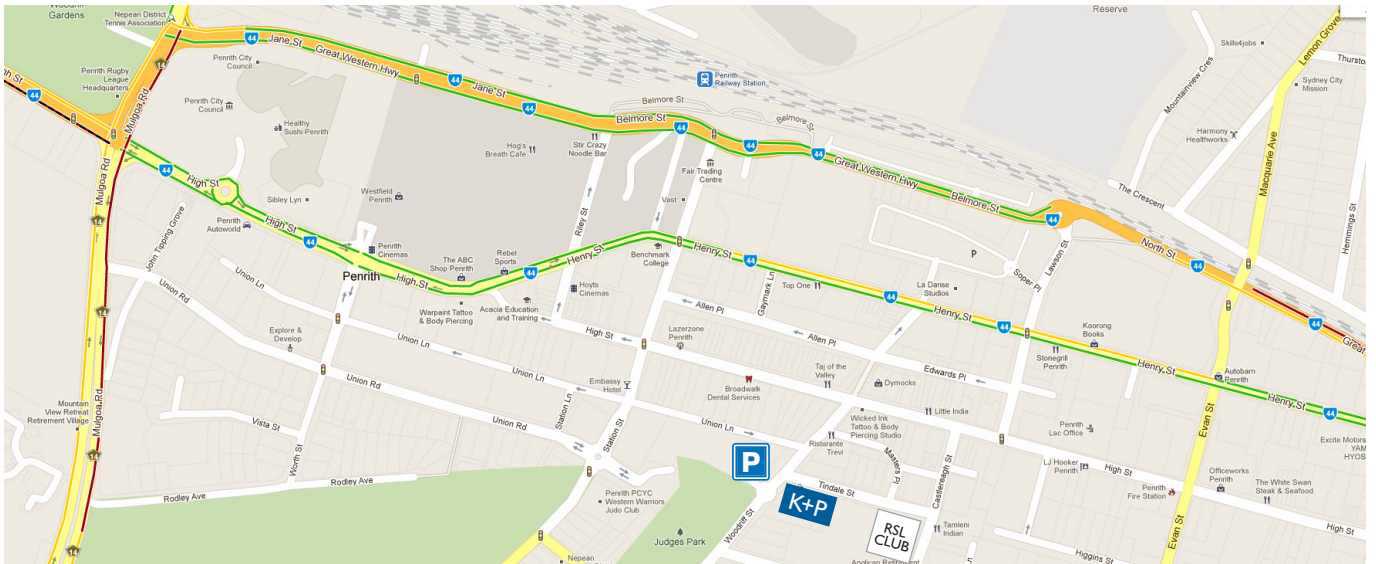

KELLY+PARTNERS

CHARTERED ACCOUNTANTS

K+P Western Sydney | Location map and parking

OFFICE ADDRESS: FOR ANY ASSISTANCE PHONE K+P RECEPTION ON 4721 7433

7/12 Tindale Street (PO Box 878) Penrith NSW 2751 T (02) 4721 7433 F (02) 4721 7434

PENRITH MAP

Located in Penrith's CBD Kelly+Partners Western Sydney can be found opposite Beaurepaires, not far from High Street.

1. STREET PARKING

Limited parking is available close to our office on Tindale Street, as well as in the surrounding streets.

Note: This street parking is time limited. Please refer to street signs.

2. PENRITH RSL CLUB

The Penrith RSL Club is located on Tindale Street approximately 50 metres from our office.

3. PENRITH CITY COUNCIL CAR PARK

This carpark is located on Woodriff Street, which is just off Tindale Street and marked by a 'P' on the above map.